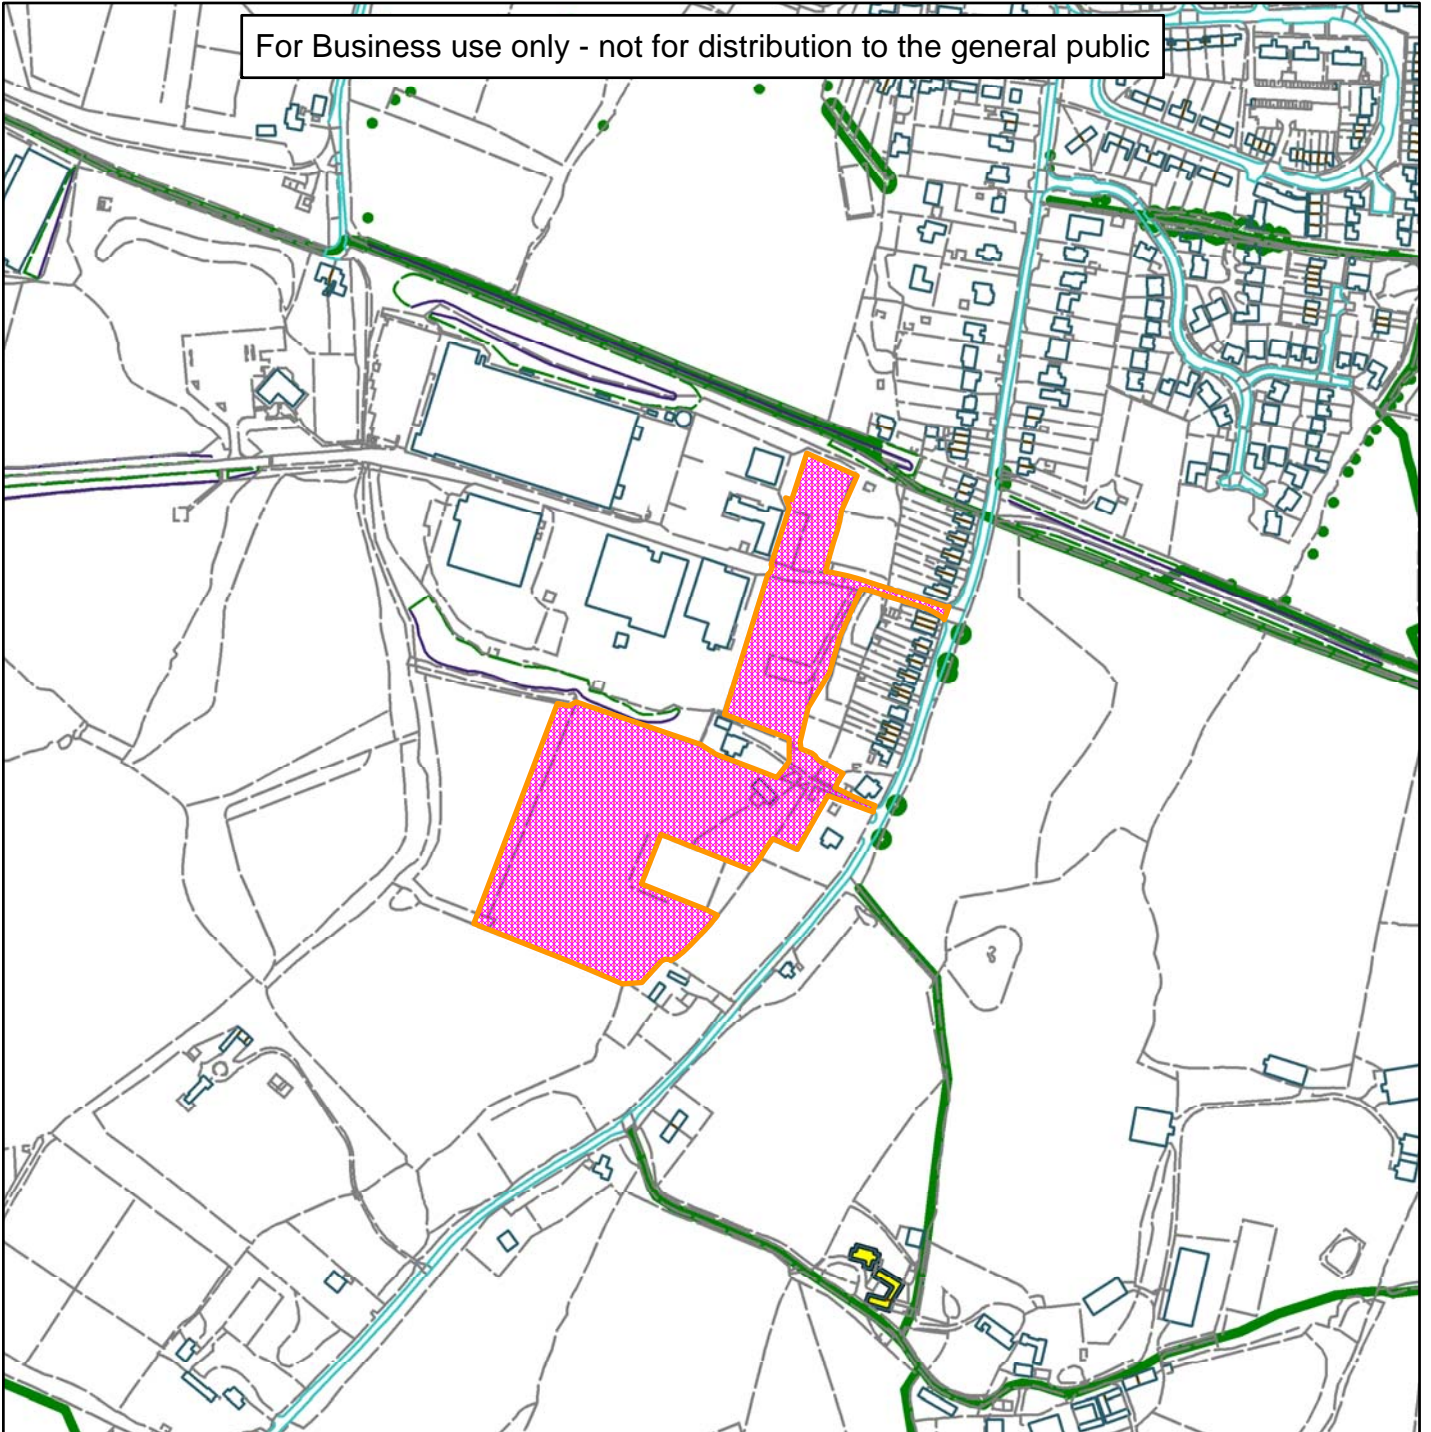

DISC/16/0110

Horsham
District
Council

1 Hayes Lane

For Business use only - not for distribution to the general public

Scale: 1:5,000

Reproduced from the Ordnance Survey map with permission of the Controller of Her Majesty's Stationery Office © Crown Copyright 2012.

Unauthorised reproduction infringes Crown Copyright and may lead to prosecution or civil proceedings.

Organisation	Horsham District Council
Department	
Comments	
Date	20/10/2016
MSA Number	100023865